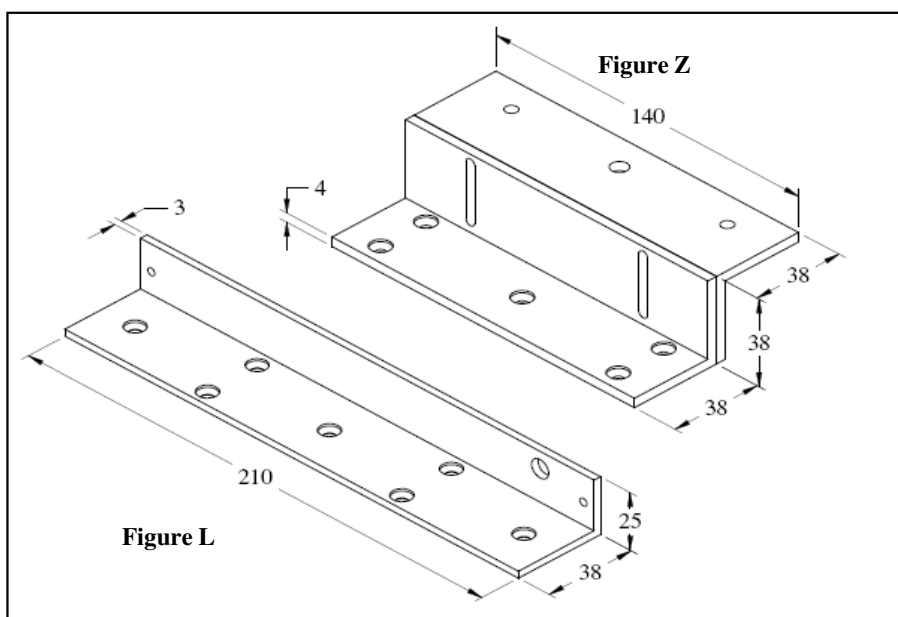

300 LBS EM LOCK

LS-136 BRACKET

Dimension : 210mm (L) X 38mm(W) X 25mm(H)

Thickness : 3mm

Weight : 0.0900kg

300 LBS EM LOCK

ZL-136 BRACKET

Figure Z

Dimension : 140mm (L) X 76mm (W)

Thickness : 4mm

Weight : 0.320kg

Figure L

Dimension : 210mm (L) X 38mm (W) X 25mm (H)

Thickness : 3mm

Weight : 0.0934kg