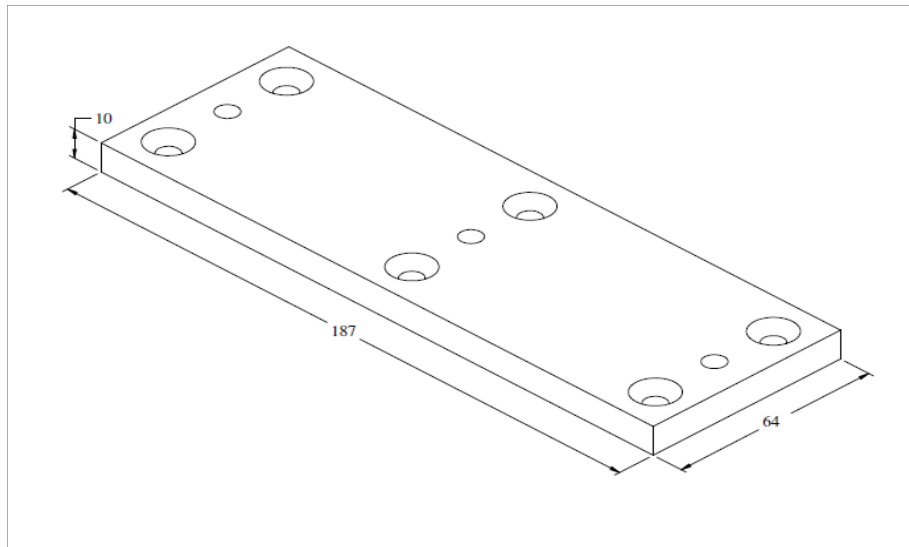

1200 LBS EM LOCK

AH-545 ARMATURE HOUSING

Dimension : 193mm (L) X 68mm(W) X 19mm (H)

Weight : 0.2250kg

1200 LBS EM LOCK

AB-545 ARMATURE BASE

Dimension : 187mm (L) X 64mm(W)

Thickness : 10mm

Weight : 0.300kg