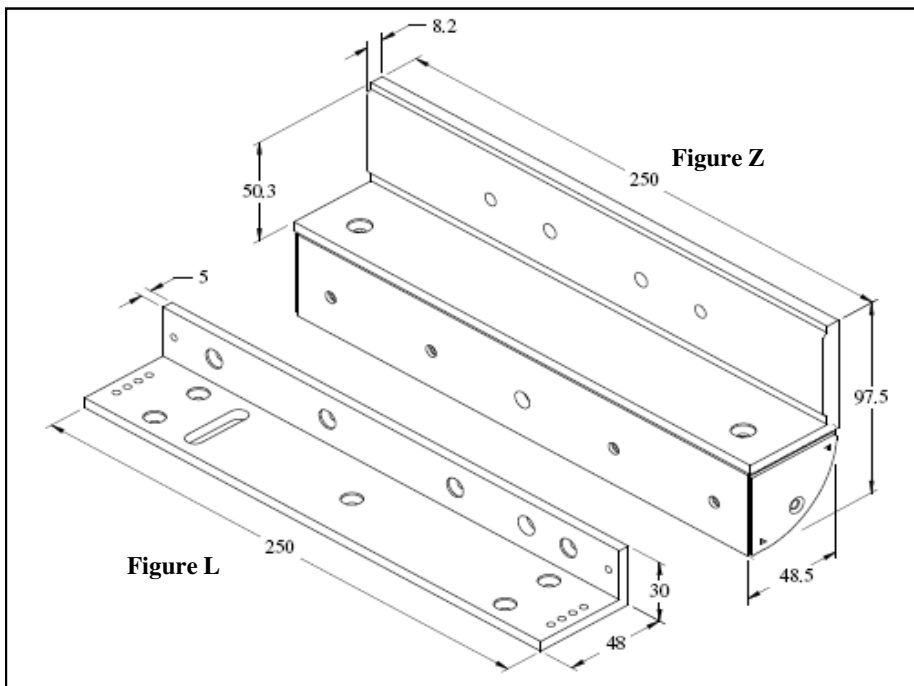

600 LBS EM LOCK
ZLC-275 BRACKET

Figure Z

Dimension : 266mm (L) X 72mm(W) X 111mm (H)
Weight : 0.6938kg

Figure L

Dimension : 250mm (L) X 46mm(W) X 30mm (H)
Thickness : 4mm
Weight : 0.1858kg

600 LBS EM LOCK
ZLC-275-G BRACKET

Figure Z

Dimension : 250mm (L) X 48.5mm(W) X 97.5mm (H)
Weight : 0.7688kg

Figure L

Dimension : 250mm (L) X 48mm(W) X 30mm (H)
Thickness : 5mm
Weight : 0.2298kg