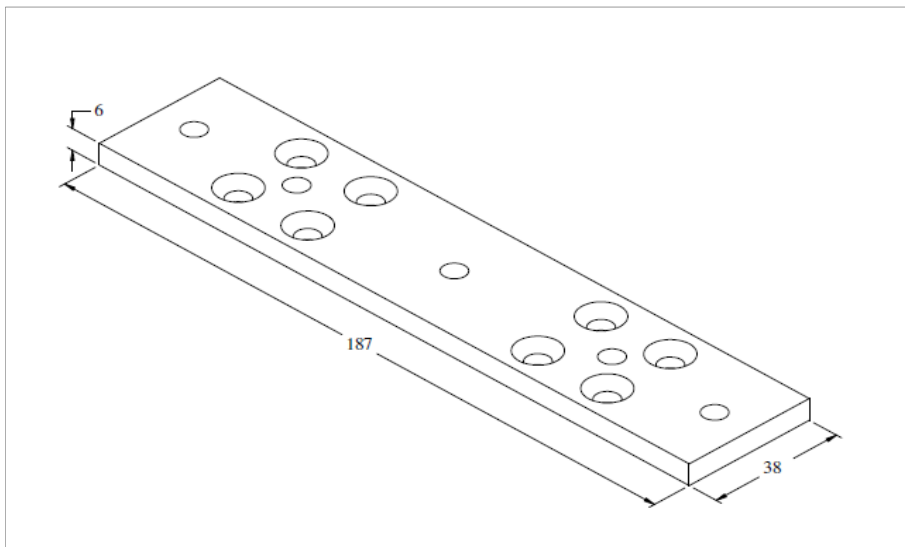

600 LBS EM LOCK

AH-275 ARMATURE HOUSING

Dimension : 188mm (L) X 45mm(W) X 17mm(H)

Weight : 0.1414kg

600 LBS EM LOCK

AB-275 ARMATURE BASE

Dimension : 187mm (L) X 38mm(W)

Thickness : 6mm

Weight : 0.120kg